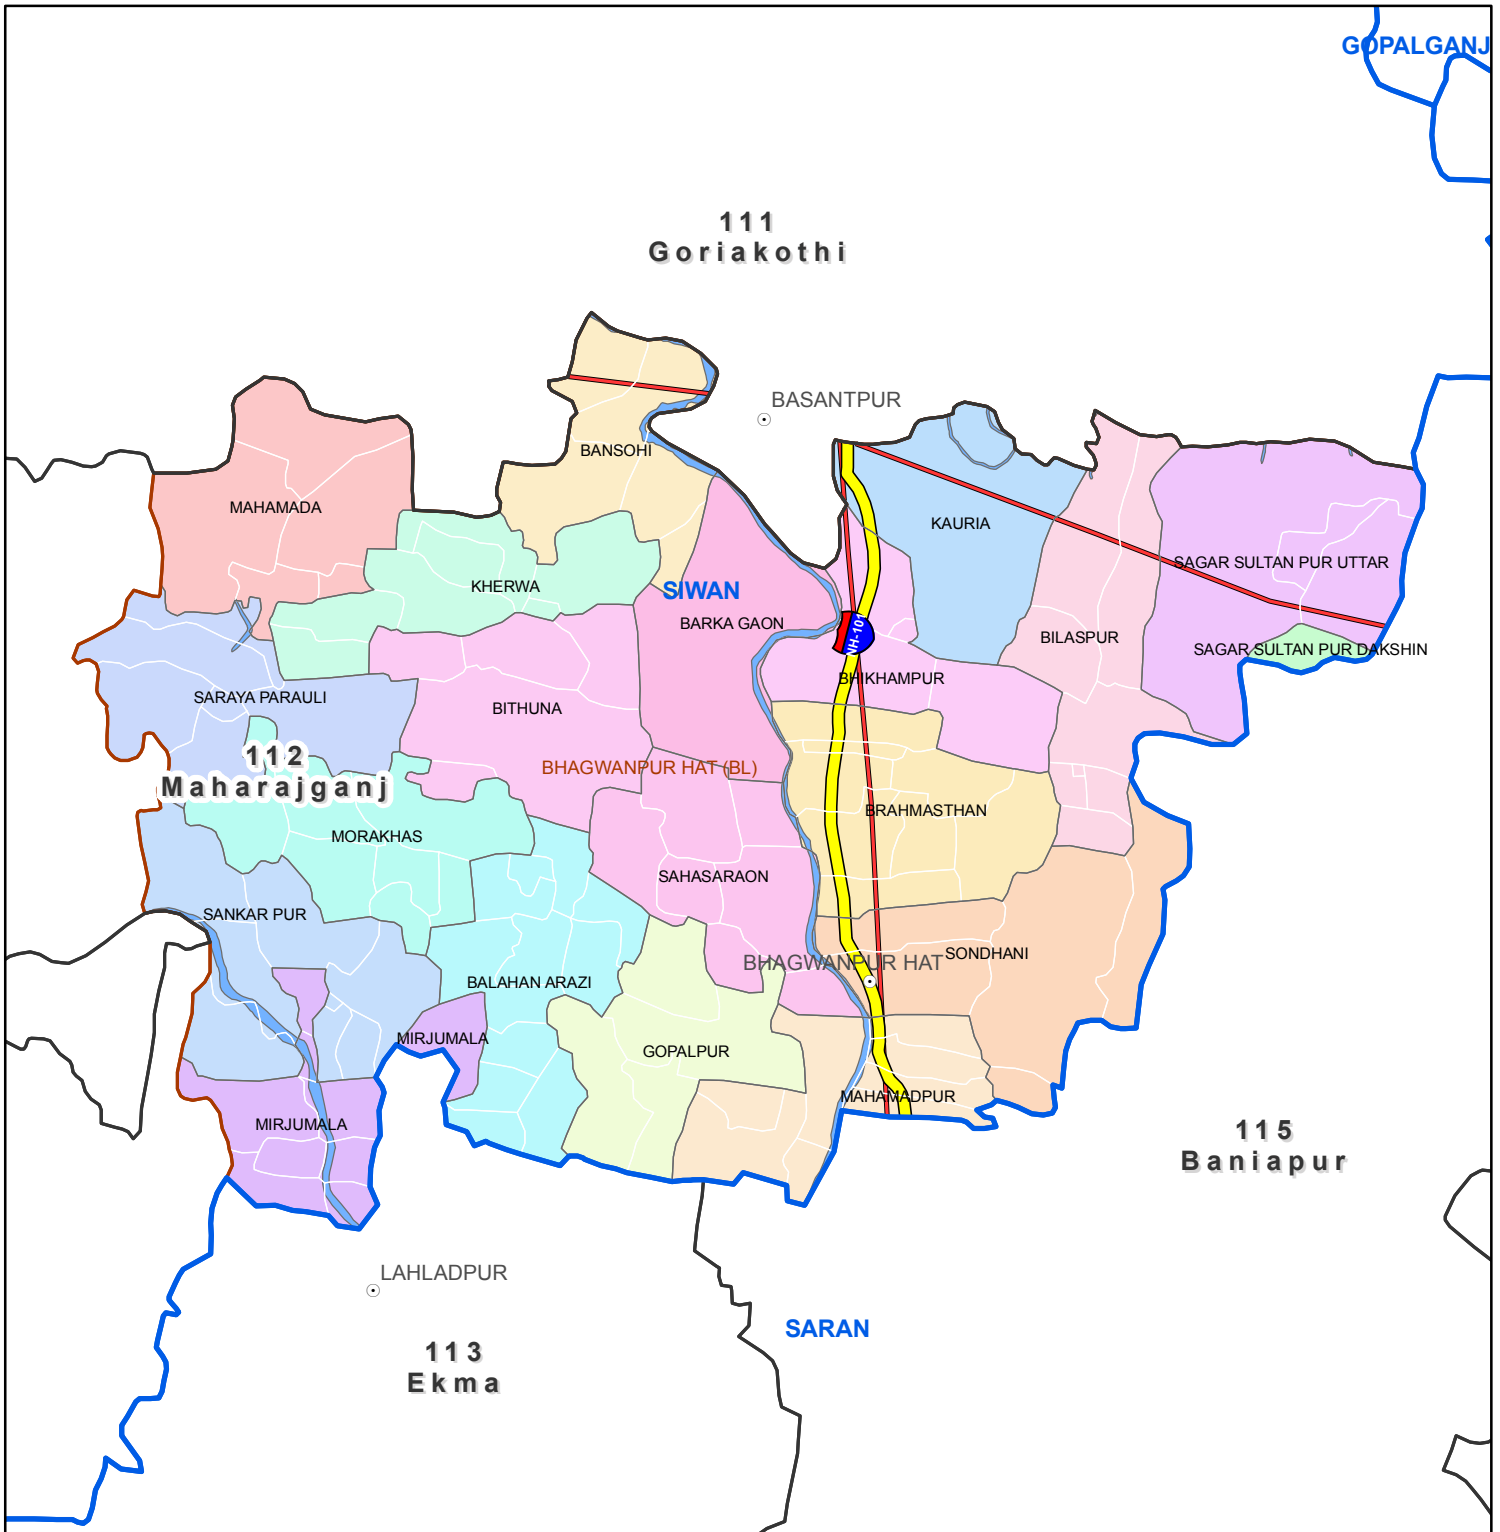

Block map  
 State : BIHAR  
 District : SIWAN  
 Block Name : BHAGWANPUR HAT

Map Compiled by NIC

**Legend**

District Head Quarters	AC Boundary	Railway
Sub district hqrs	Block boundary	National Highway
District Boundary	Panchayat Boundary	Other road
State Boundary	Village boundary	River